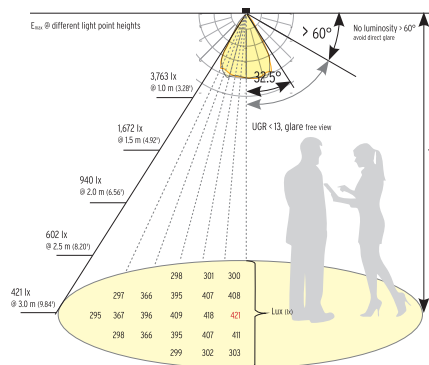

▶ 長さ2mまで125mm単位でオーダー可能

▶ 選べる色温度、調色・調光タイプ

LED LINEAR™
lighting solutions | Member of the
Fagerhult Group

▶ 選べる照射角 (62.5°/35°) ベース照明にも十分な明るさ

▶ 選べる筐体カラー